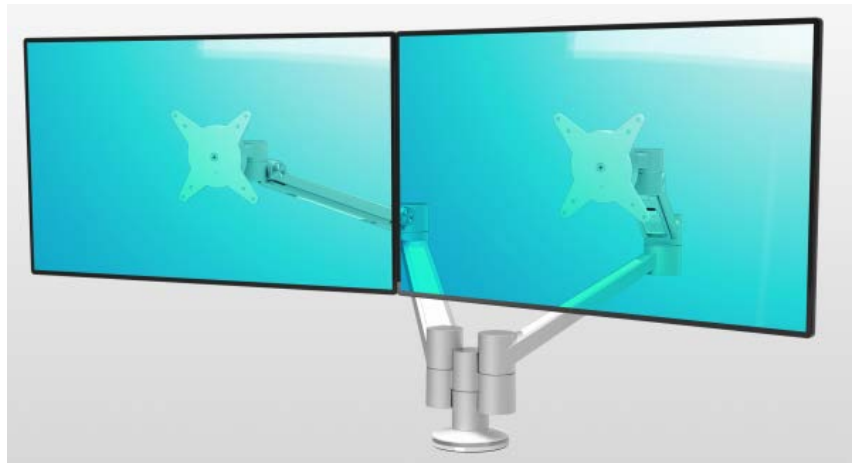

CATEGORY 5: ANCILLARY AND LIGHTING PRODUCTS

Monitor Arms

Savoy Single

Savoy Dual

MA4000 Single

MA4000 Dual

CATEGORY 5: ANCILLARY AND LIGHTING PRODUCTS

Monitor Arms

MA5000 Single

MA5000 Dual

MA5000 (Panel Mount)

Lighting

LED-SMART